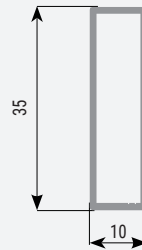

**Vertical cross section**  
surface guide

acristalia

Reviewed: J. Hurtado

Version: March 2018  
Designation: Parts Curtain Basic Pro

**Compensation**  
profile

**Top runner guide**  
profile

**Sideframe**

**Bottom guide**  
profile

**Profile for panel**  
6mm

**Profile for panel**  
8mm