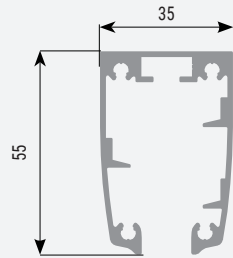

**Vertical cross section**  
surface guide

acristalia

Reviewed: J. Hurtado

Version: March 2018  
Designation: Parts Curtain Basic Pro

**Compensation**  
profile

**Top runner guide**  
profile

**Sideframe**

**Bottom guide**  
profile

**Profile for panel**  
6mm

**Profile for panel**  
8mm