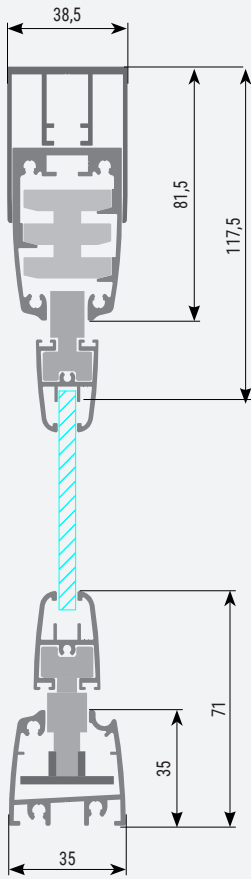

**Vertical cross section**  
surface guide

acristalia

Reviewed: J. Hurtado

Version: March 2018  
Designation: Parts Curtain Basic Pro

**Compensation**  
profile

**Top runner guide**  
profile

**Sideframe**

**Bottom guide**  
profile

**Profile for panel**  
6mm

**Profile for panel**  
8mm