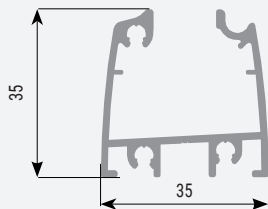

**Vertical cross section**  
surface guide

acristalia

Reviewed: J. Hurtado

Version: March 2018  
Designation: Parts Curtain Basic Pro

**Compensation**  
profile

**Top runner guide**  
profile

**Sideframe**

**Bottom guide**  
profile

**Profile for panel**  
6mm

**Profile for panel**  
8mm