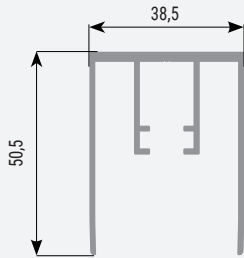

**Vertical cross section**  
surface guide

acristalia

Reviewed: J. Hurtado

Version: March 2018  
Designation: Parts Curtain Basic Pro

**Compensation**  
profile

**Top runner guide**  
profile

**Sideframe**

**Bottom guide**  
profile

**Profile for panel**  
6mm

**Profile for panel**  
8mm