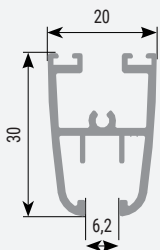

**Vertical cross section**  
surface guide

acristalia

Reviewed: J. Hurtado

Version: March 2018  
Designation: Parts Curtain Basic Pro

**Compensation**  
profile

**Top runner guide**  
profile

**Sideframe**

**Bottom guide**  
profile

**Profile for panel**  
6mm

**Profile for panel**  
8mm